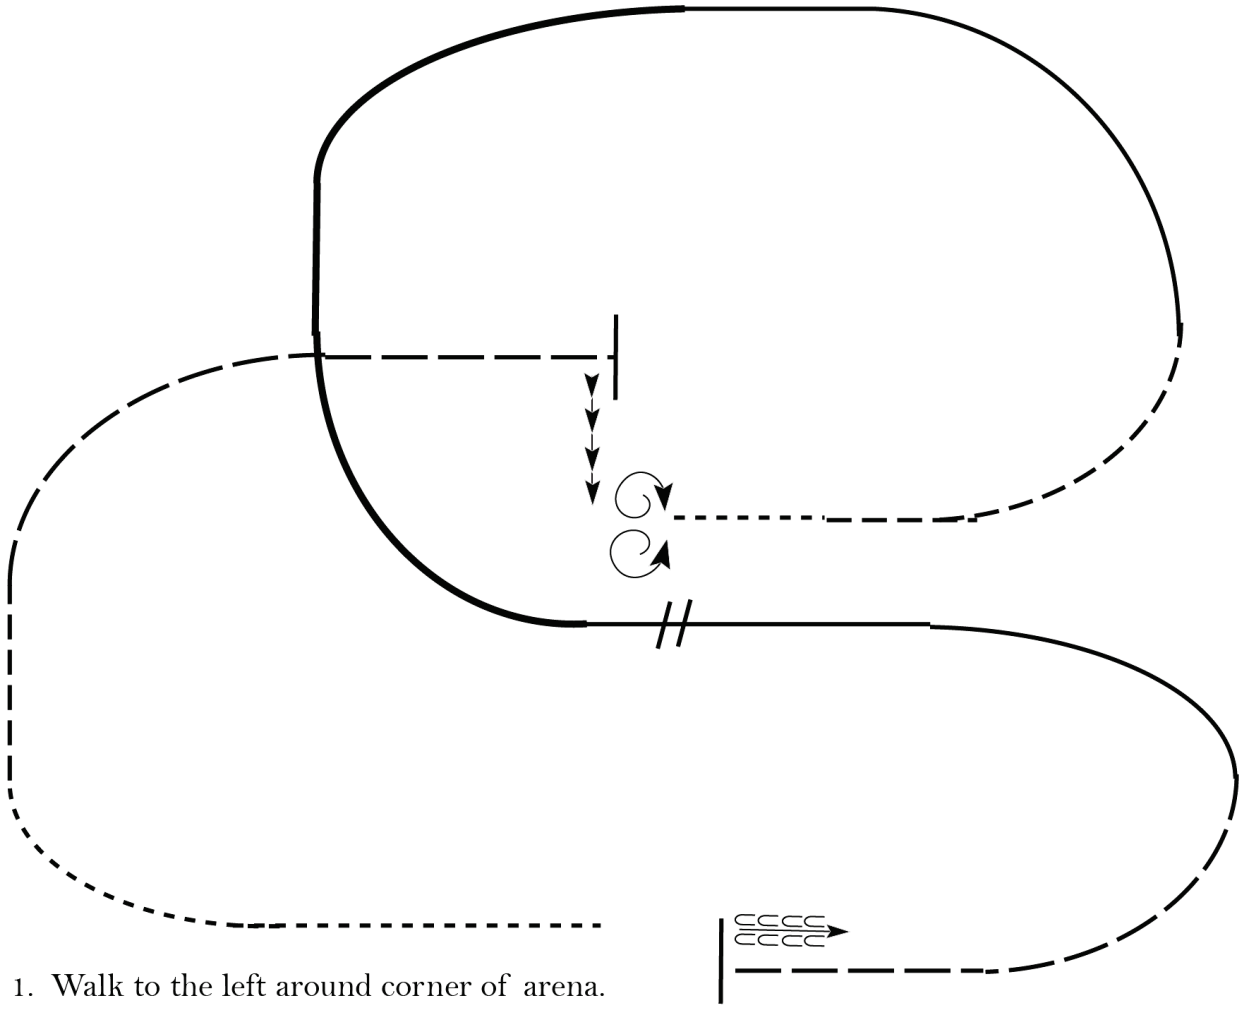

## Ranch Riding (L3 Greenhorse Ranch Riding)

Show Date: 05-26-29.2022

www.HorseShowPatterns.com

www.HorseShowPatterns.com

1. Walk to the left around corner of arena.
2. Trot
3. Extend alongside of the arena and around the corner to center.
4. Stop, side pass right
5. 360 degree turn each direction (either way 1st)
6. Walk.
7. Trot.
8. Lope left lead
9. Extend the lope
10. Change leads (simple or flying)
11. Collect to the lope
12. Extend trot
13. Stop and back

<b>Walk</b>	-----
<b>Jog</b>	- - - - -
<b>Extended Jog</b>	— — — — —
<b>Lope</b>	
<b>Lead Change</b>	⌘
<b>Back</b>	← — — — —
<b>Marker</b>	Ⓚ

[RR/3]

Pattern Provided by: