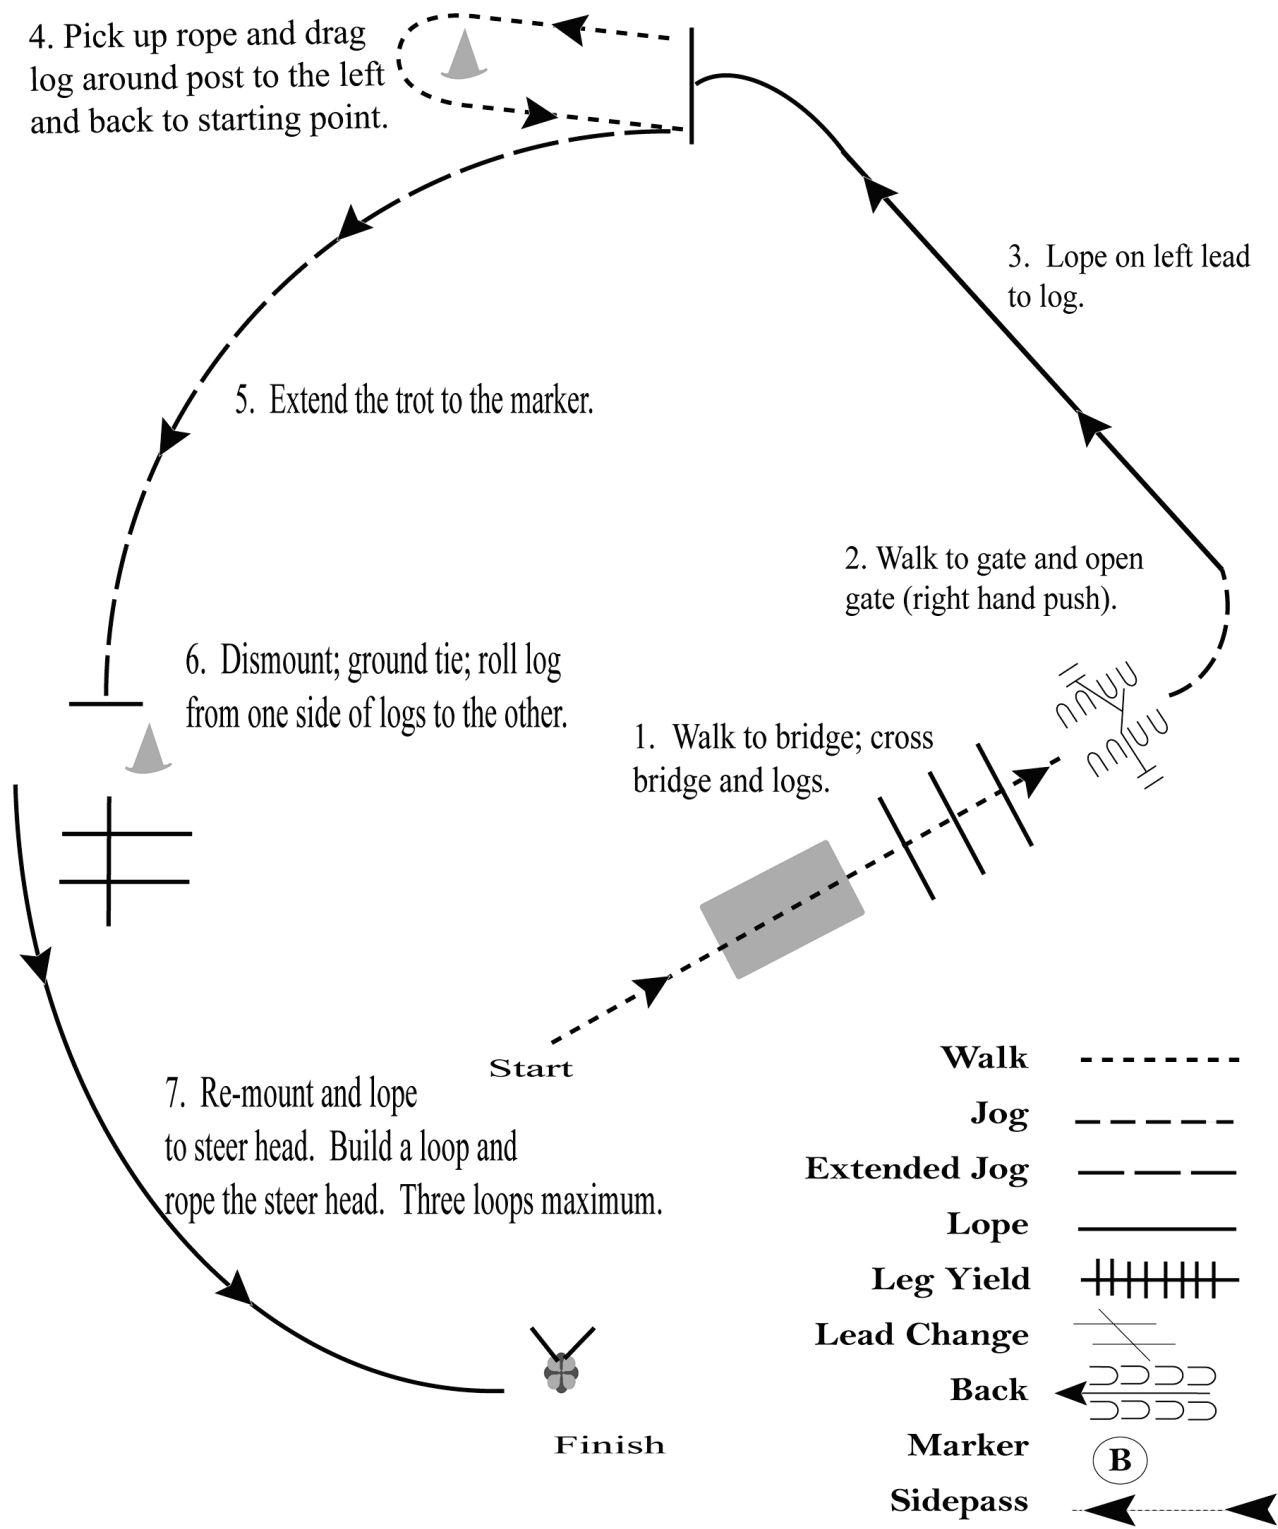

LT Classic

Ranch Trail (L3 Greenhorse Ranch Trail)

Show Date: 05-26-29.2022

www.HorseShowPatterns.com

www.HorseShowPatterns.com

[RT/4]

Pattern Provided by: