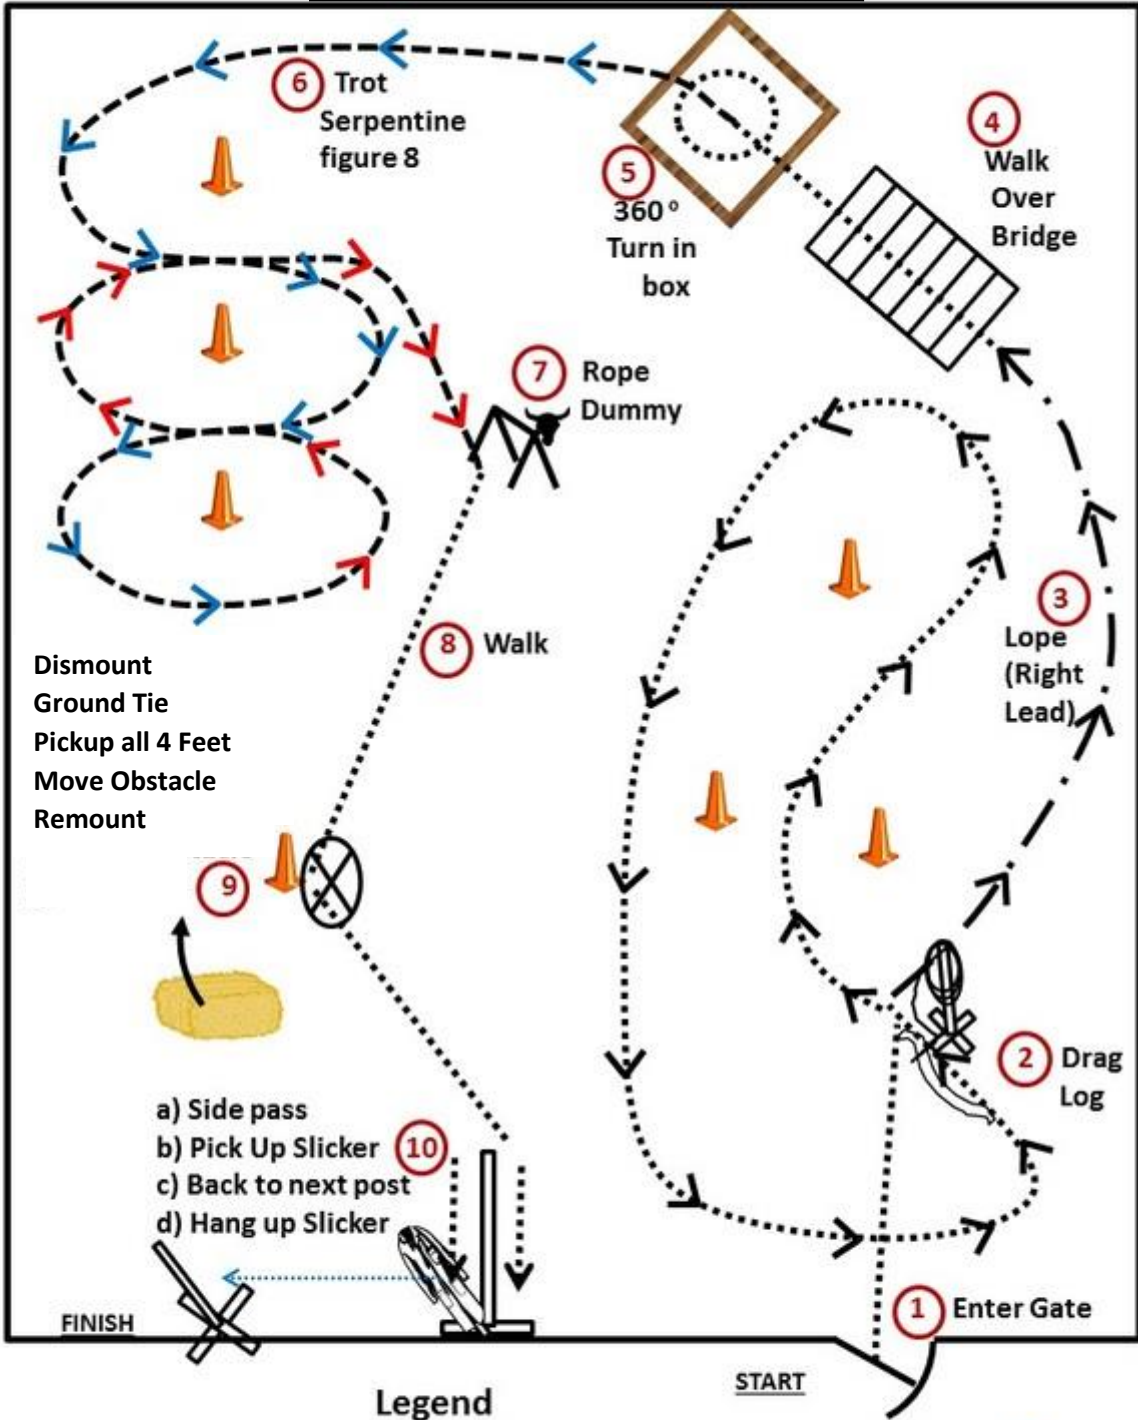

L3 Ranch Trail

Dismount
Ground Tie
Pickup all 4 Feet
Move Obstacle
Remount

- a) Side pass
- b) Pick Up Slicker
- c) Back to next post
- d) Hang up Slicker

Legend

.....	Walk	- . - . - .	Lope
-----	Trot	Back
●	Cone	▲	Cone