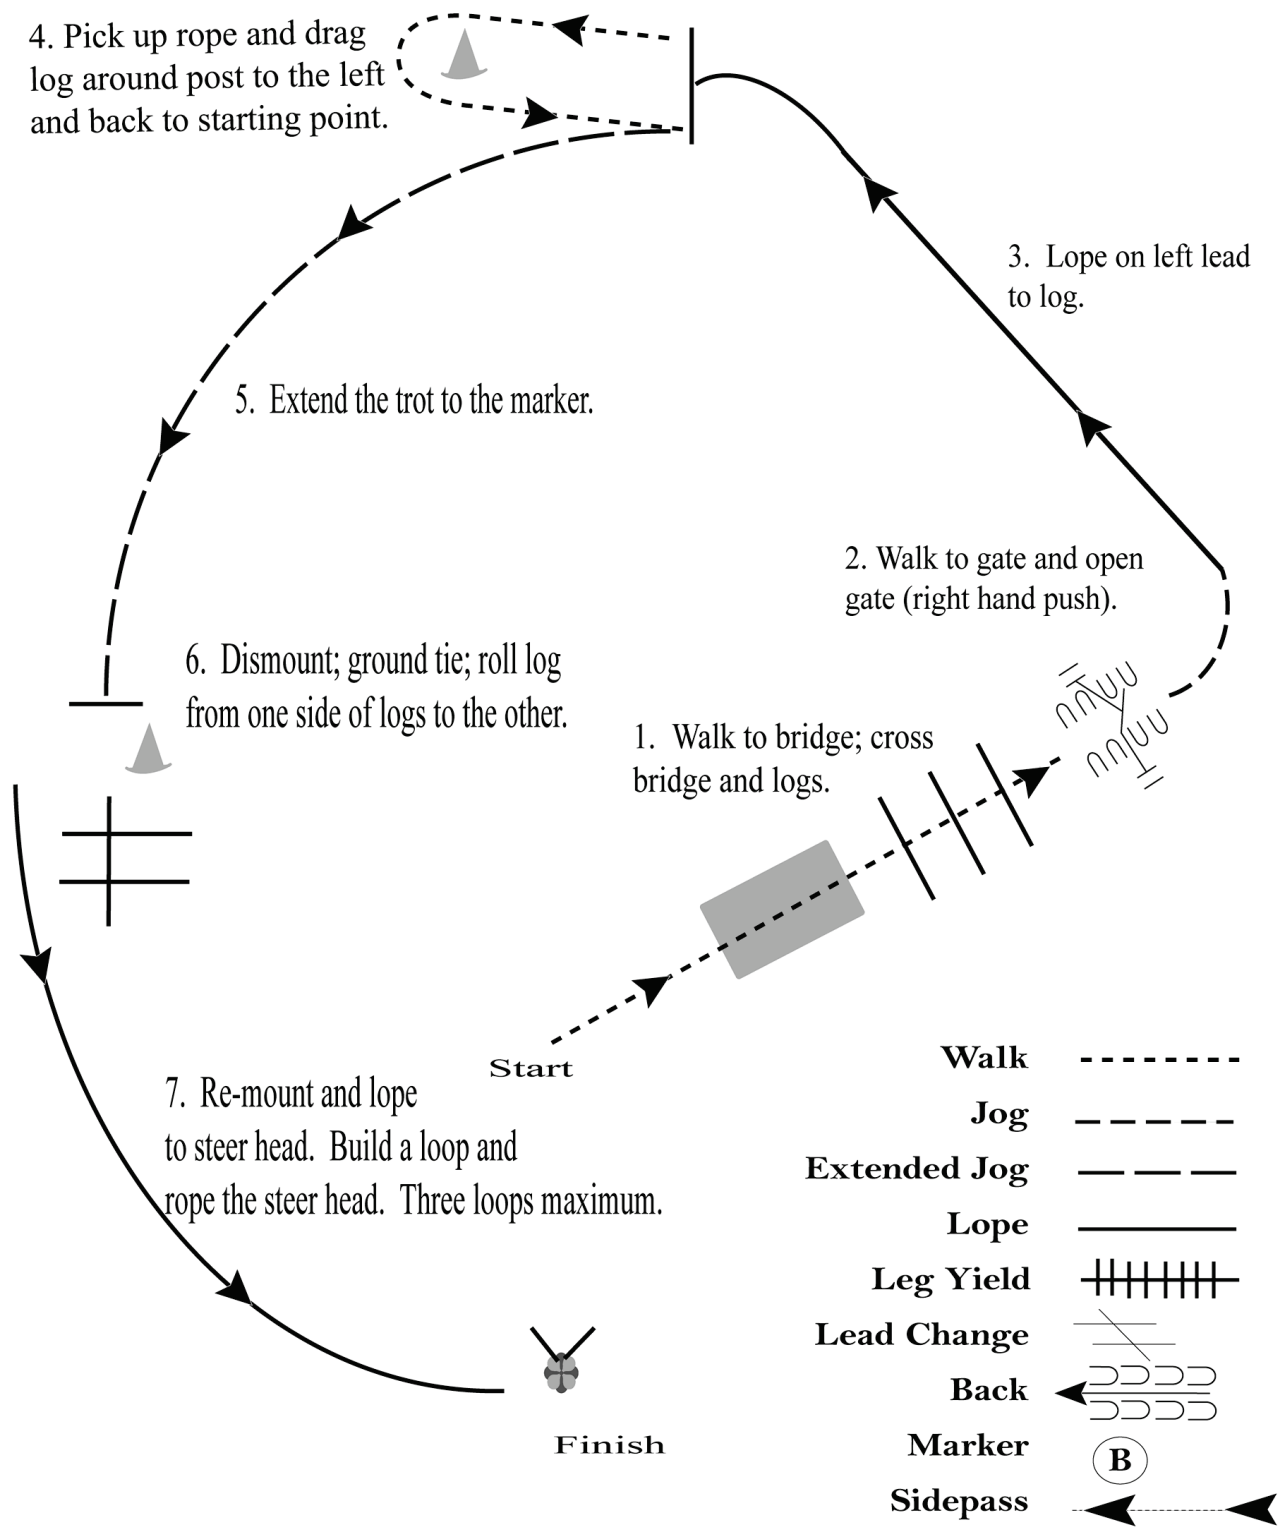

LT Classic

Ranch Trail (ApHC Open)

Show Date: 05-26-29.2022

www.HorseShowPatterns.com

www.HorseShowPatterns.com

Pattern Provided by:

[RT/4]