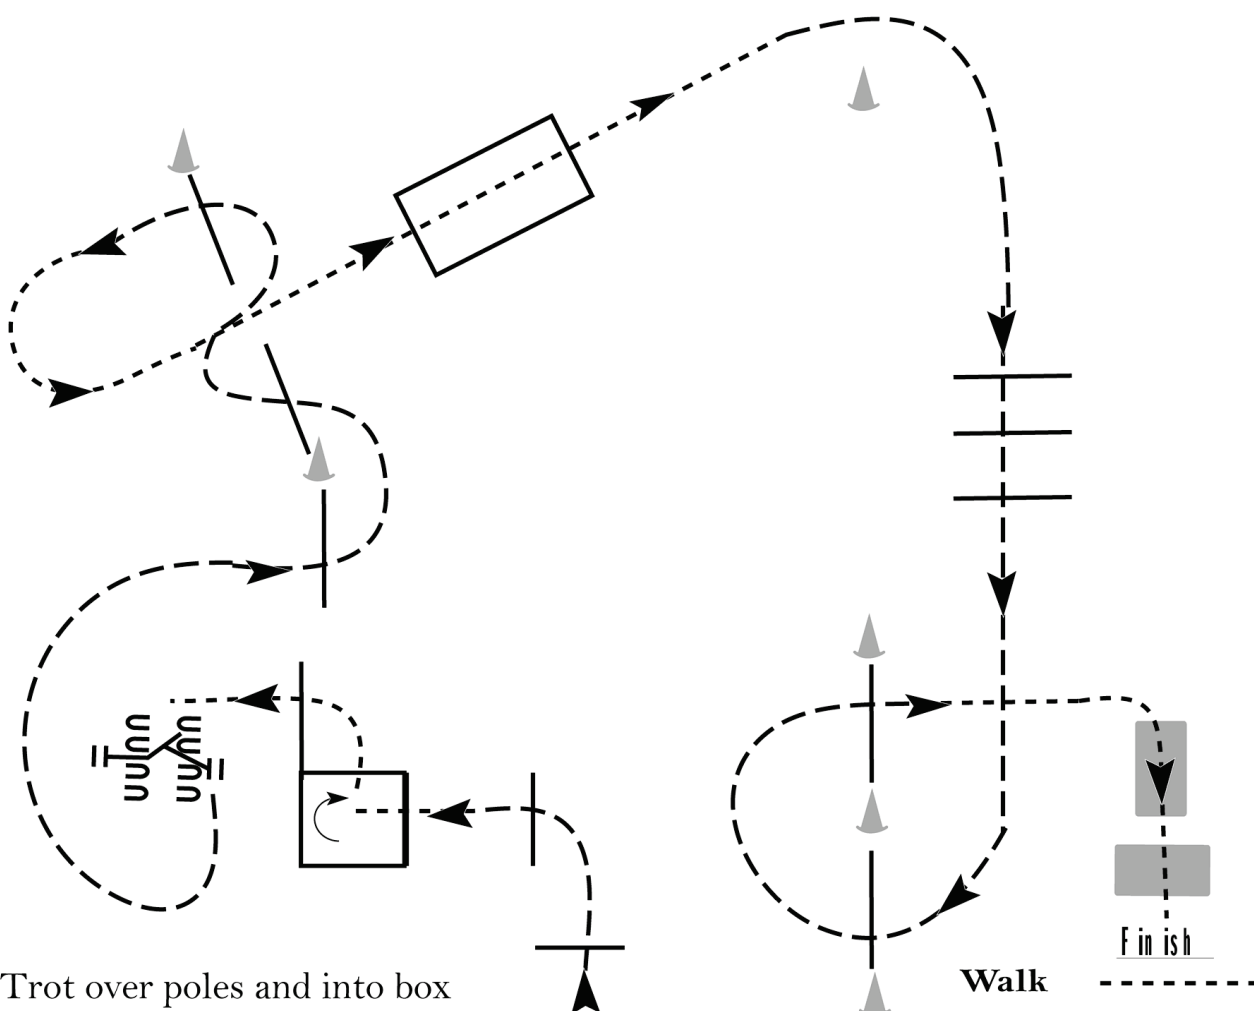

LT Classic

Trail Walk Trot (AQHA Youth, Amateur)

Show Date: 05-26-29.2022

www.HorseShowPatterns.com

www.HorseShowPatterns.com

1. Trot over poles and into box
2. Turn 1/4 turn in the box to the right
3. Walk out of box and to gate; work gate
4. Jog over poles
5. Walk through box.
6. At cone, begin trotting
7. Trot over poles to bridge
8. Walk over bridges to finish

Walk	-----
Jog	- - - - -
Extended Jog	- - - - -
Lope	_____
Leg Yield	
Lead Change	— / —
Back	← ← ← ← ←
Marker	Ⓚ
Sidepass	← ← ← ← ←

[T/1-1]

Pattern Provided by: