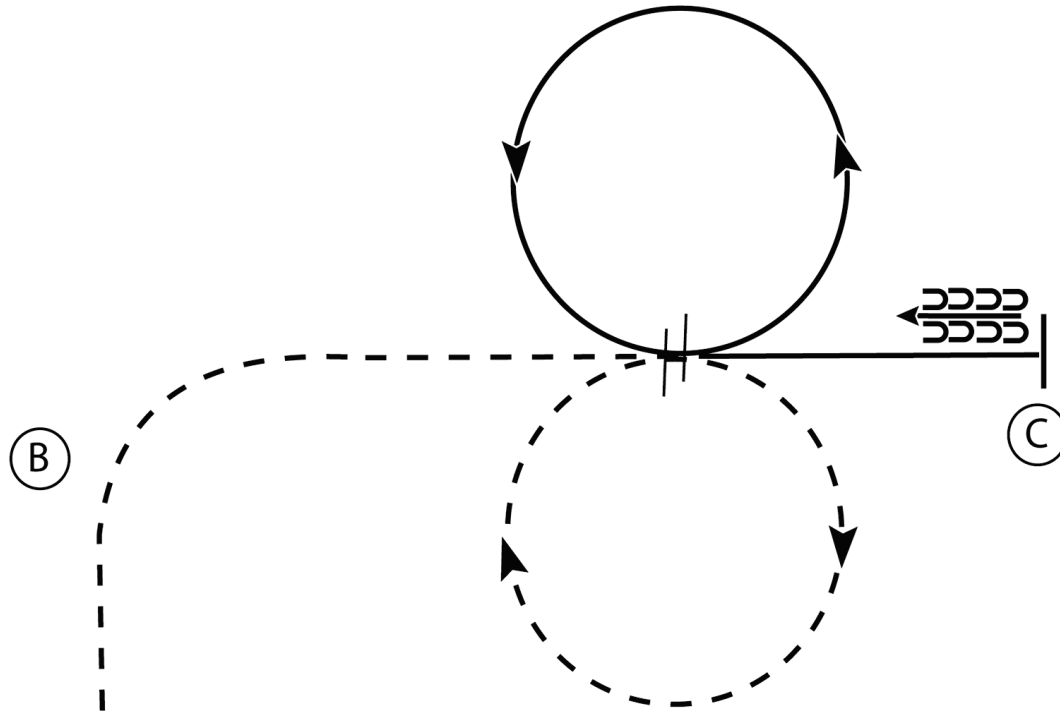

## Hunt Seat Equitation (AQHA Youth)

Show Date: 05-26-29.2022

w w w . H o r s e S h o w P a t t e r n s . c o m

w w w . H o r s e S h o w P a t t e r n s . c o m

(A)

(B)

(C)

1. Sitting trot A to B
2. At B posting trot towards C on the left diagonal
3. Before C posting trot a circle to the right followed by a canter circle to the left on the left lead, continue to C
4. At C stop and back four steps

- Walk ..... (dotted line)
- Trot - - - - - (dashed line)
- Extended Trot - - - - - (long dashed line)
- Canter \_\_\_\_\_ (solid line)
- Leg Yield ||||| (vertical lines)
- Lead Change / (diagonal line)
- Back ←←←←← (backward arrows)
- Marker (B) (circle with B)
- Sidepass ← - - - - ← (dashed line with arrows)