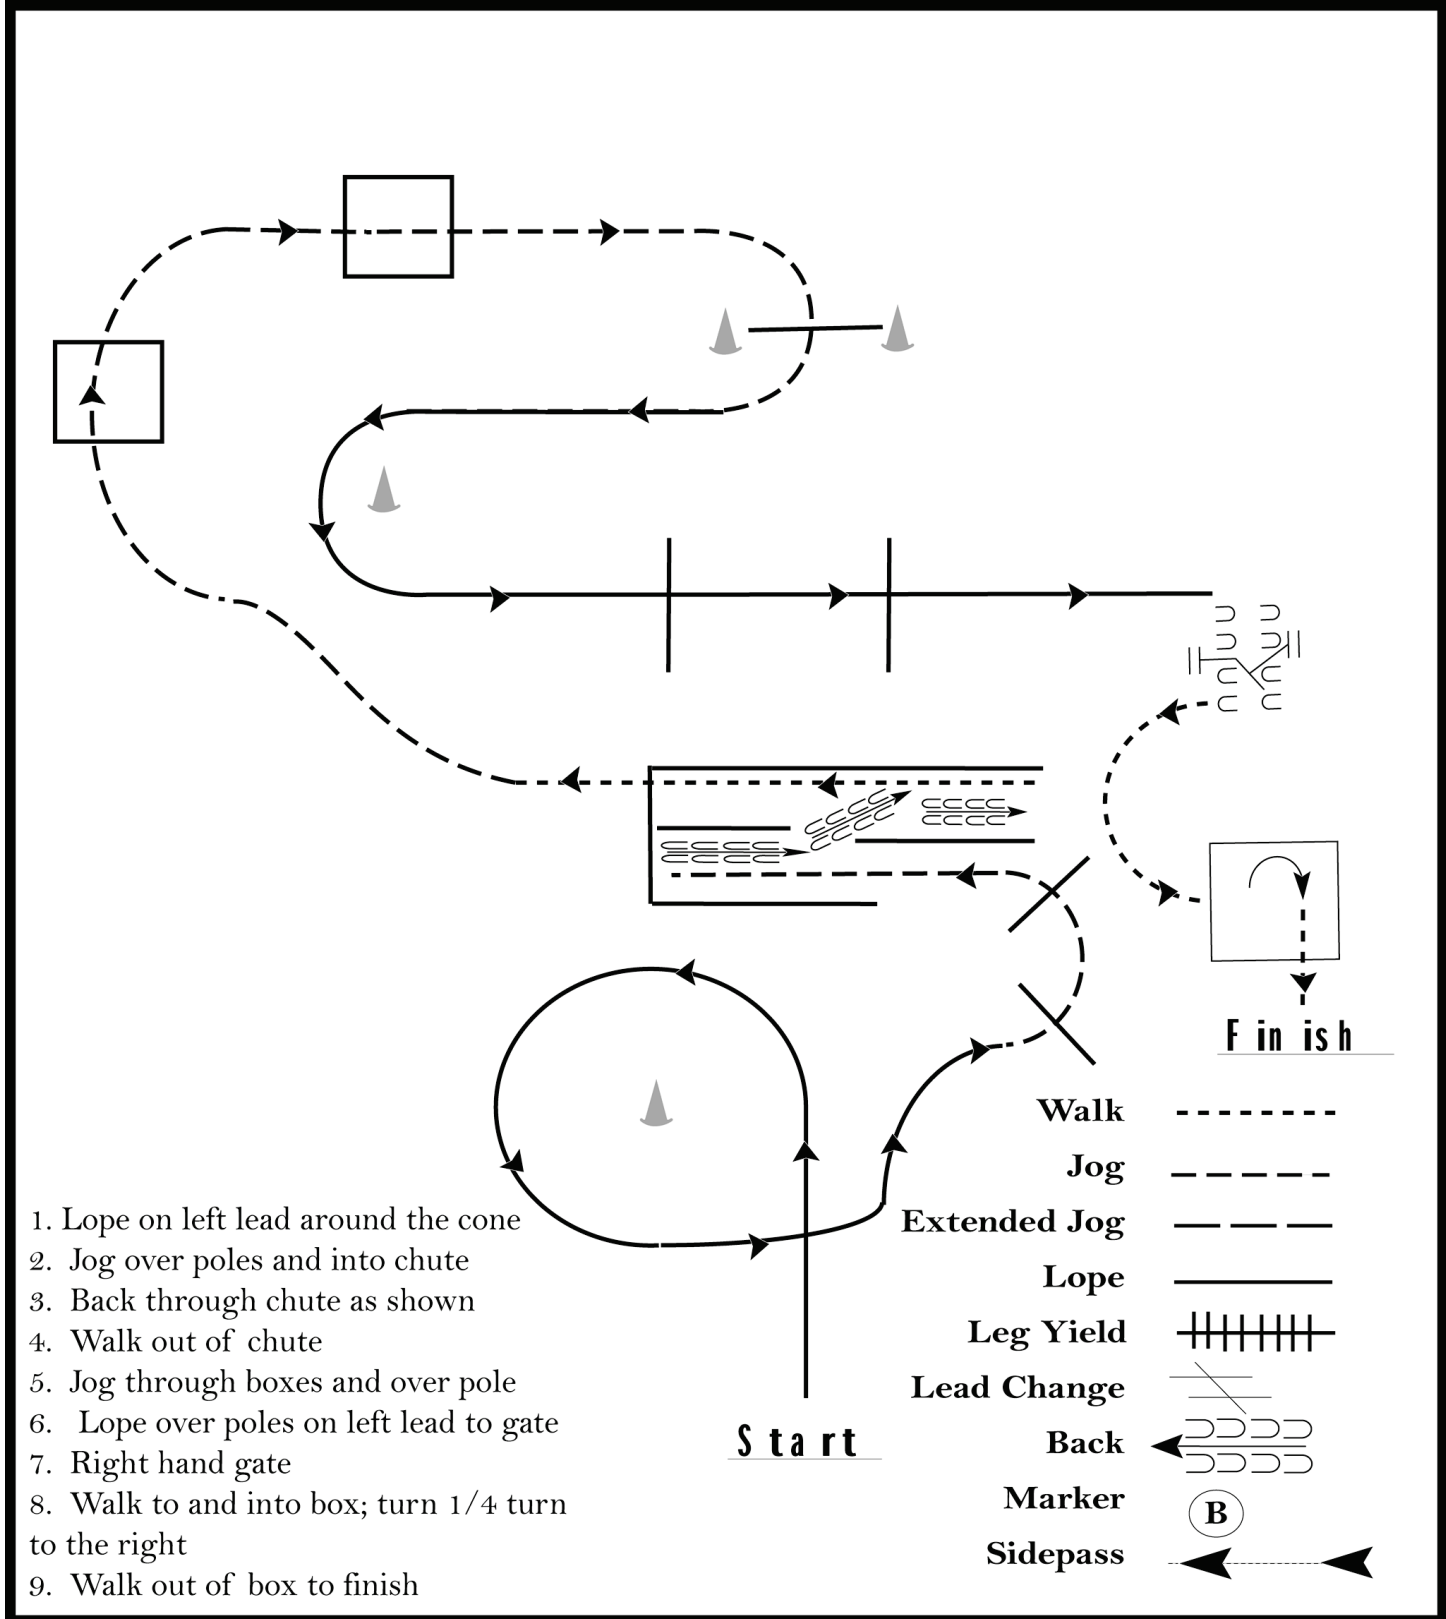

LT Classic

Trail (AQHA Open Green)

Show Date: 05-26-29.2022

www.HorseShowPatterns.com

www.HorseShowPatterns.com

1. Lope on left lead around the cone
2. Jog over poles and into chute
3. Back through chute as shown
4. Walk out of chute
5. Jog through boxes and over pole
6. Lope over poles on left lead to gate
7. Right hand gate
8. Walk to and into box; turn 1/4 turn to the right
9. Walk out of box to finish

Walk	-----
Jog	- - - - -
Extended Jog	-----
Lope	=====
Leg Yield	
Lead Change	↘
Back	←←←←← ←←←←←
Marker	Ⓚ
Sidepass	←-----←

[T/1-10]

Pattern Provided by: