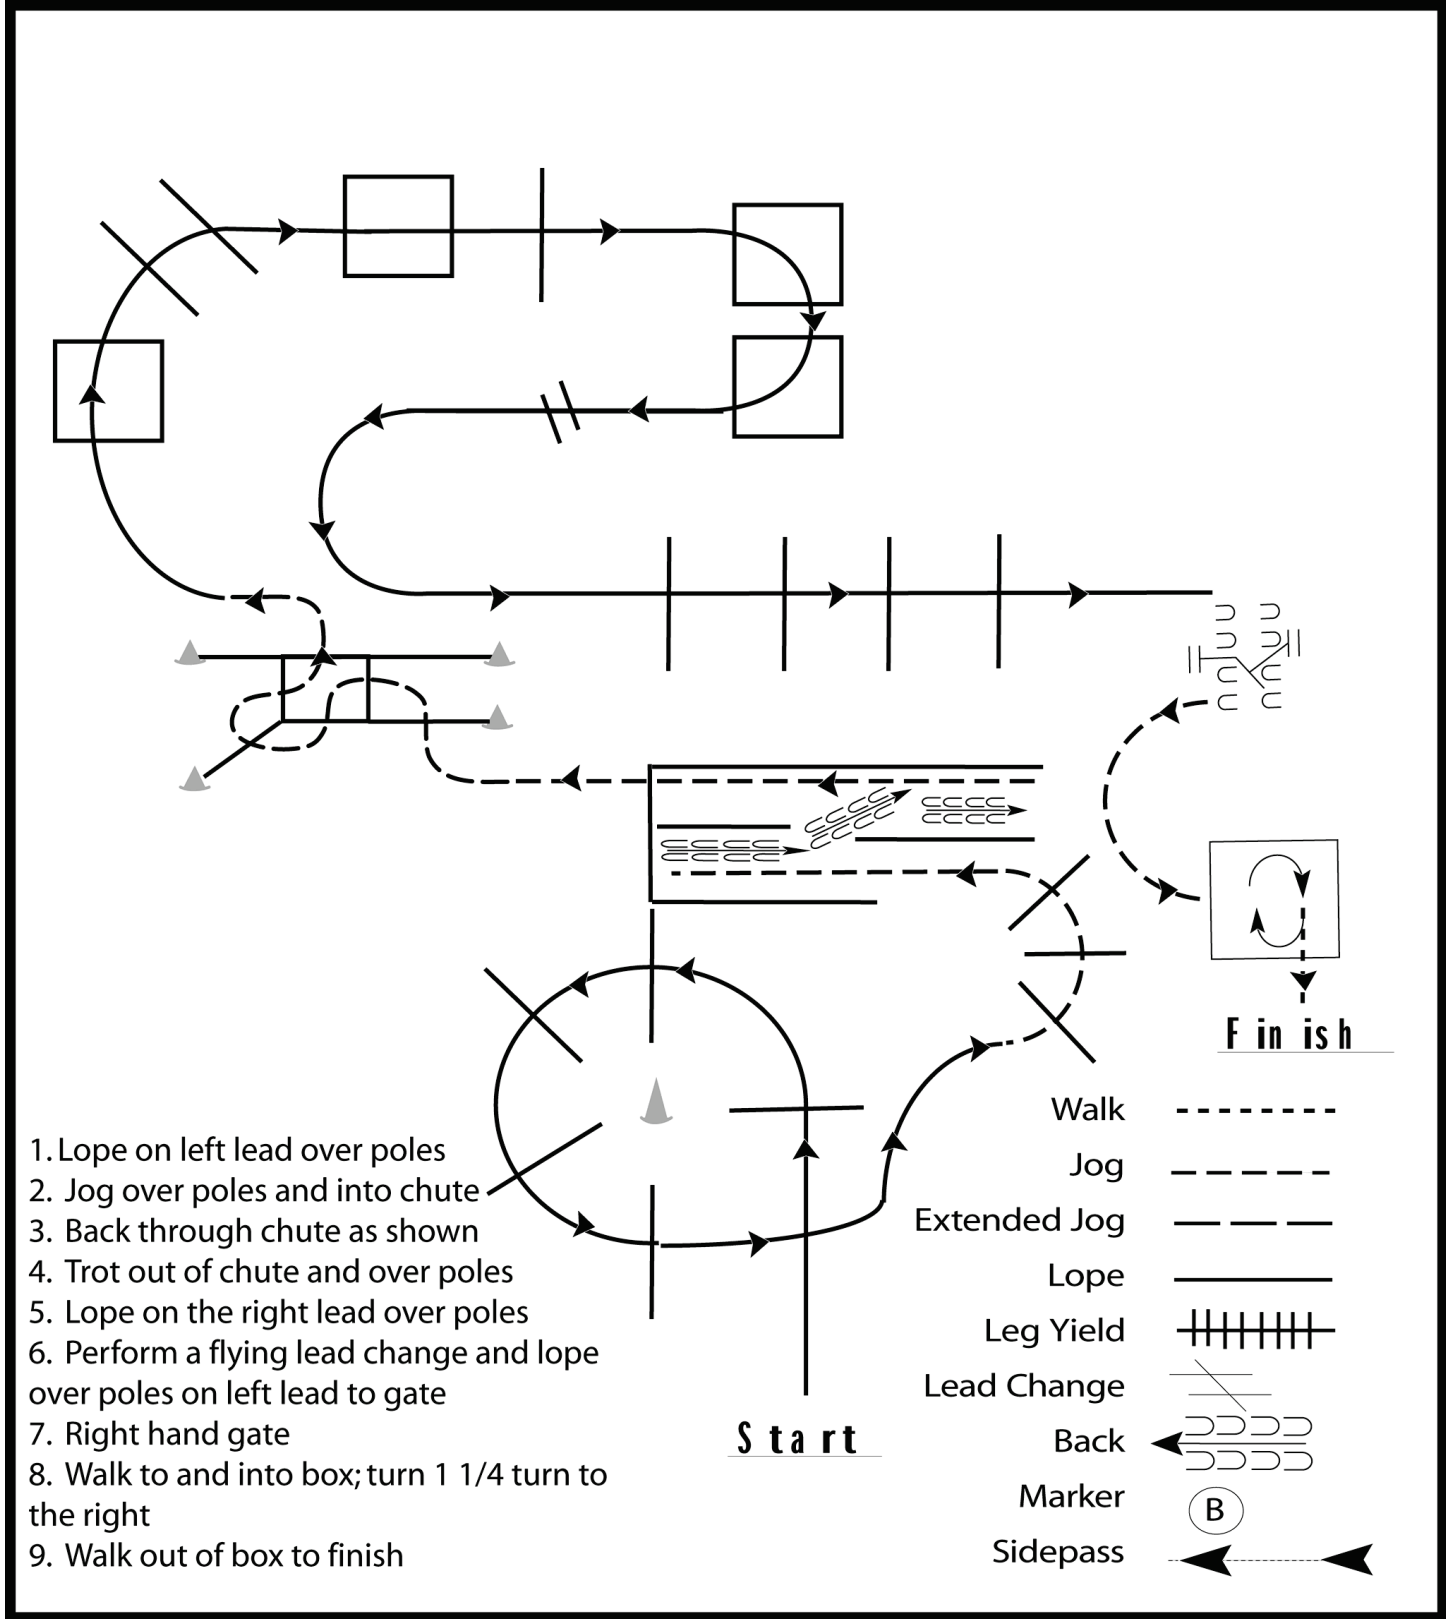

LT Classic

Trail (AQHA Open)

Show Date: 05-26-29.2022

www.HorseShowPatterns.com

www.HorseShowPatterns.com

1. Lope on left lead over poles
2. Jog over poles and into chute
3. Back through chute as shown
4. Trot out of chute and over poles
5. Lope on the right lead over poles
6. Perform a flying lead change and lope over poles on left lead to gate
7. Right hand gate
8. Walk to and into box; turn 1 1/4 turn to the right
9. Walk out of box to finish

Walk	-----
Jog	- - - - -
Extended Jog	-----
Lope	=====
Leg Yield	
Lead Change	↘ ↙
Back	← ← ← ← ← ←
Marker	(B)
Sidepass	← ← ←

Pattern Provided by:

[T/3-8]