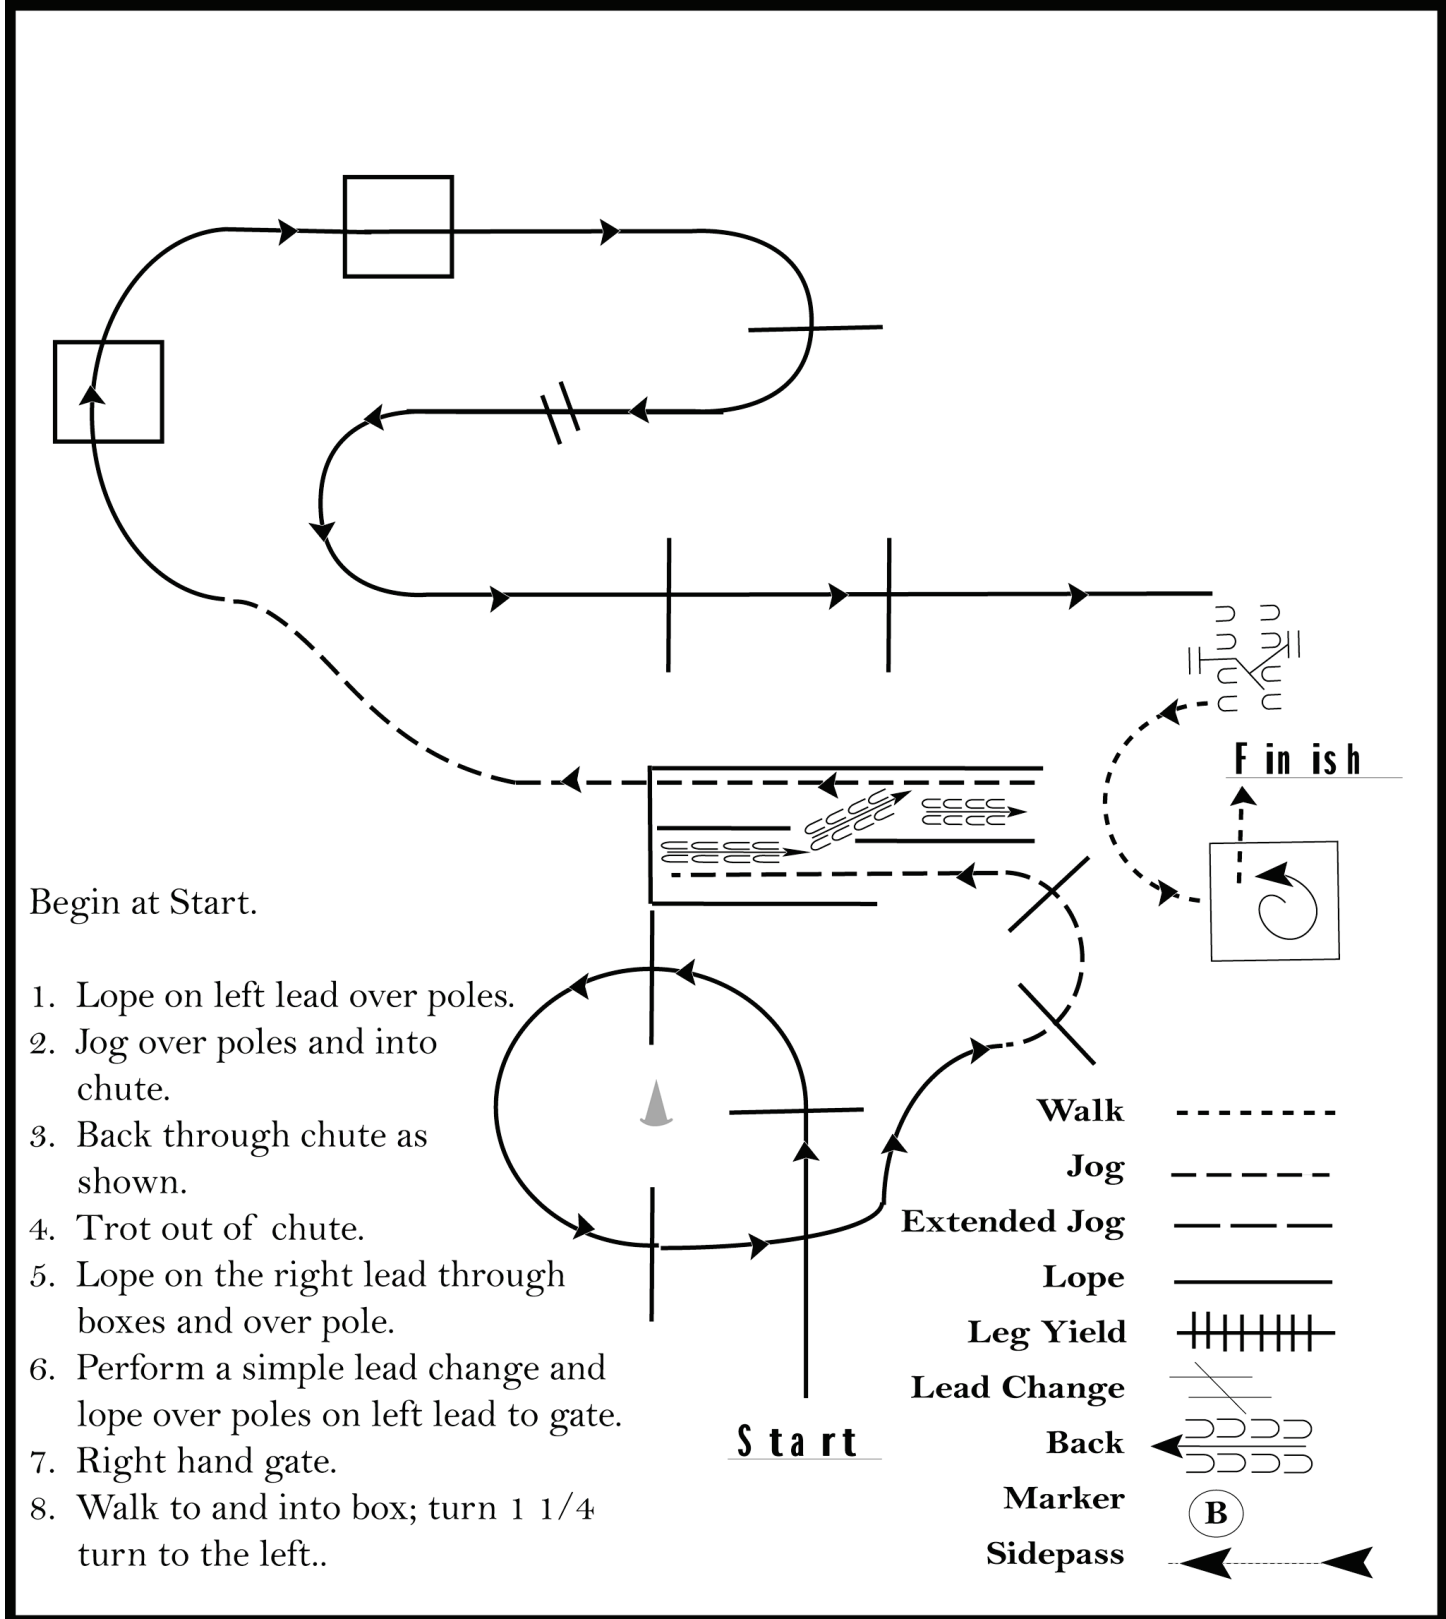

# LT Classic

## Trail (AQHA Amateur)

Show Date: 05-26-29.2022

www.HorseShowPatterns.com

www.HorseShowPatterns.com

Begin at Start.

1. Lope on left lead over poles.
2. Jog over poles and into chute.
3. Back through chute as shown.
4. Trot out of chute.
5. Lope on the right lead through boxes and over pole.
6. Perform a simple lead change and lope over poles on left lead to gate.
7. Right hand gate.
8. Walk to and into box; turn 1 1/4 turn to the left..

Walk	-----
Jog	- - - - -
Extended Jog	- - - - -
Lope	—————
Leg Yield	
Lead Change	///
Back	←←←
Marker	ⓑ
Sidepass	←-----←

[T/2-10]

Pattern Provided by: